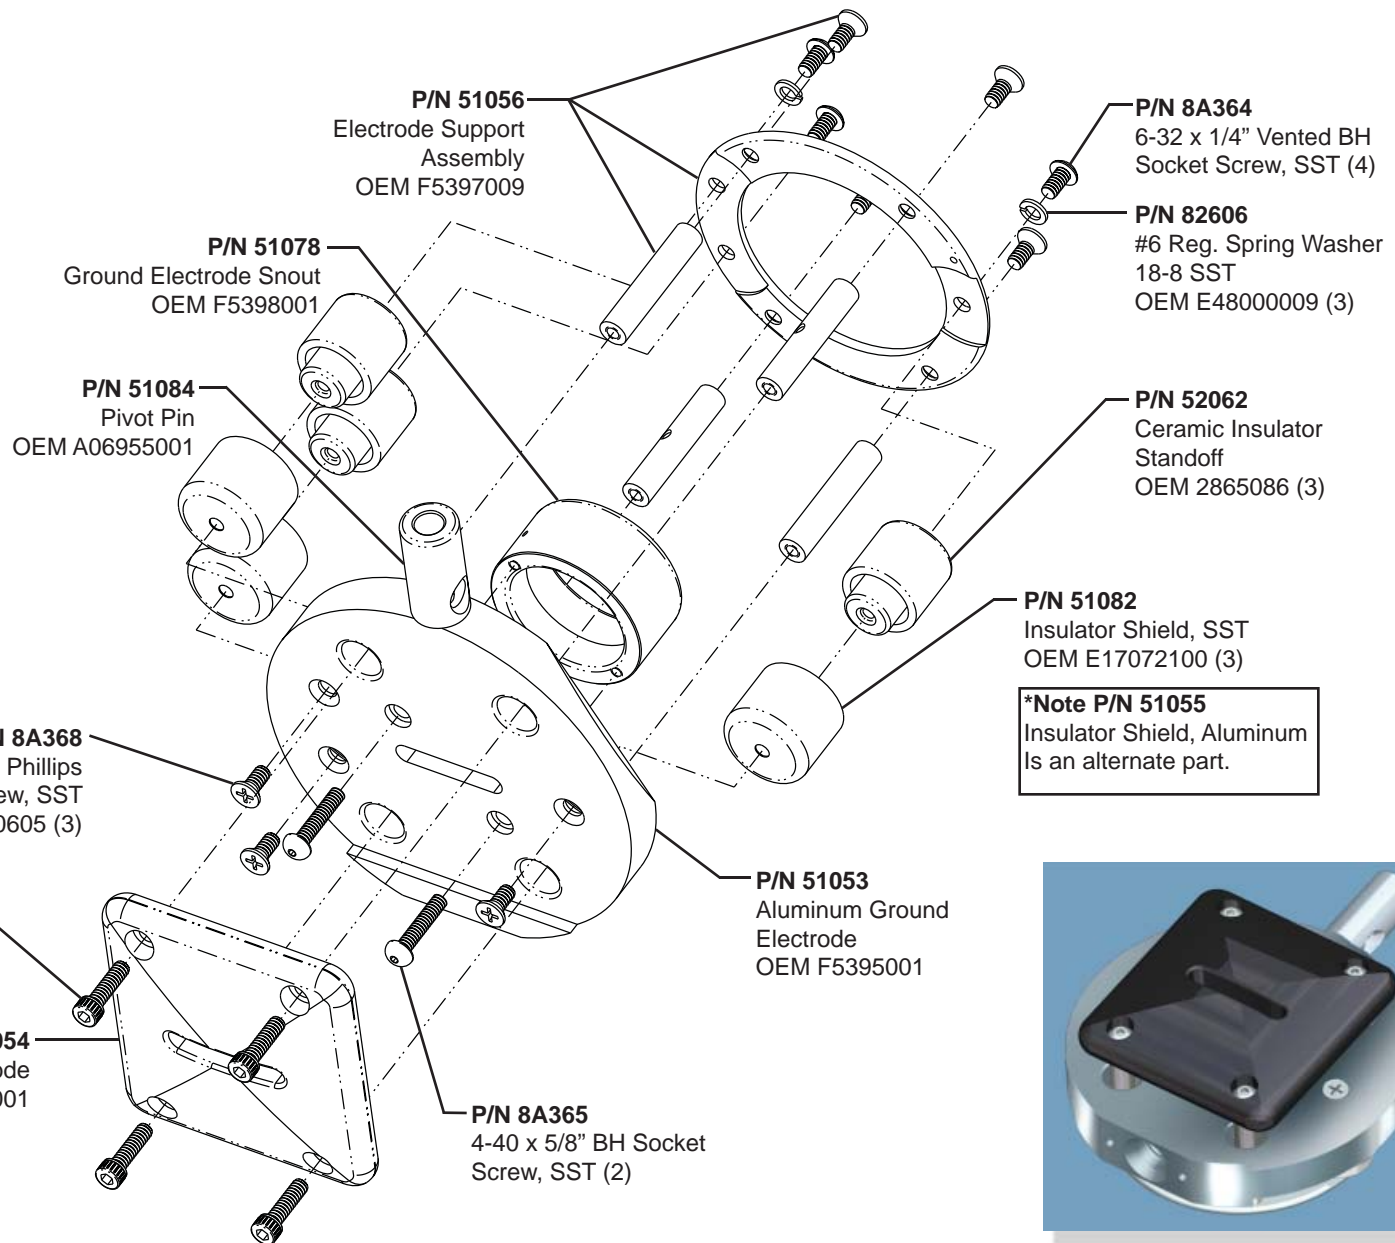

# Varian Ion Implanter - Models CF/DF3000, 350D/DE & 300XP Extraction Electrode Assembly

[\\*Contact sales for more options](#)