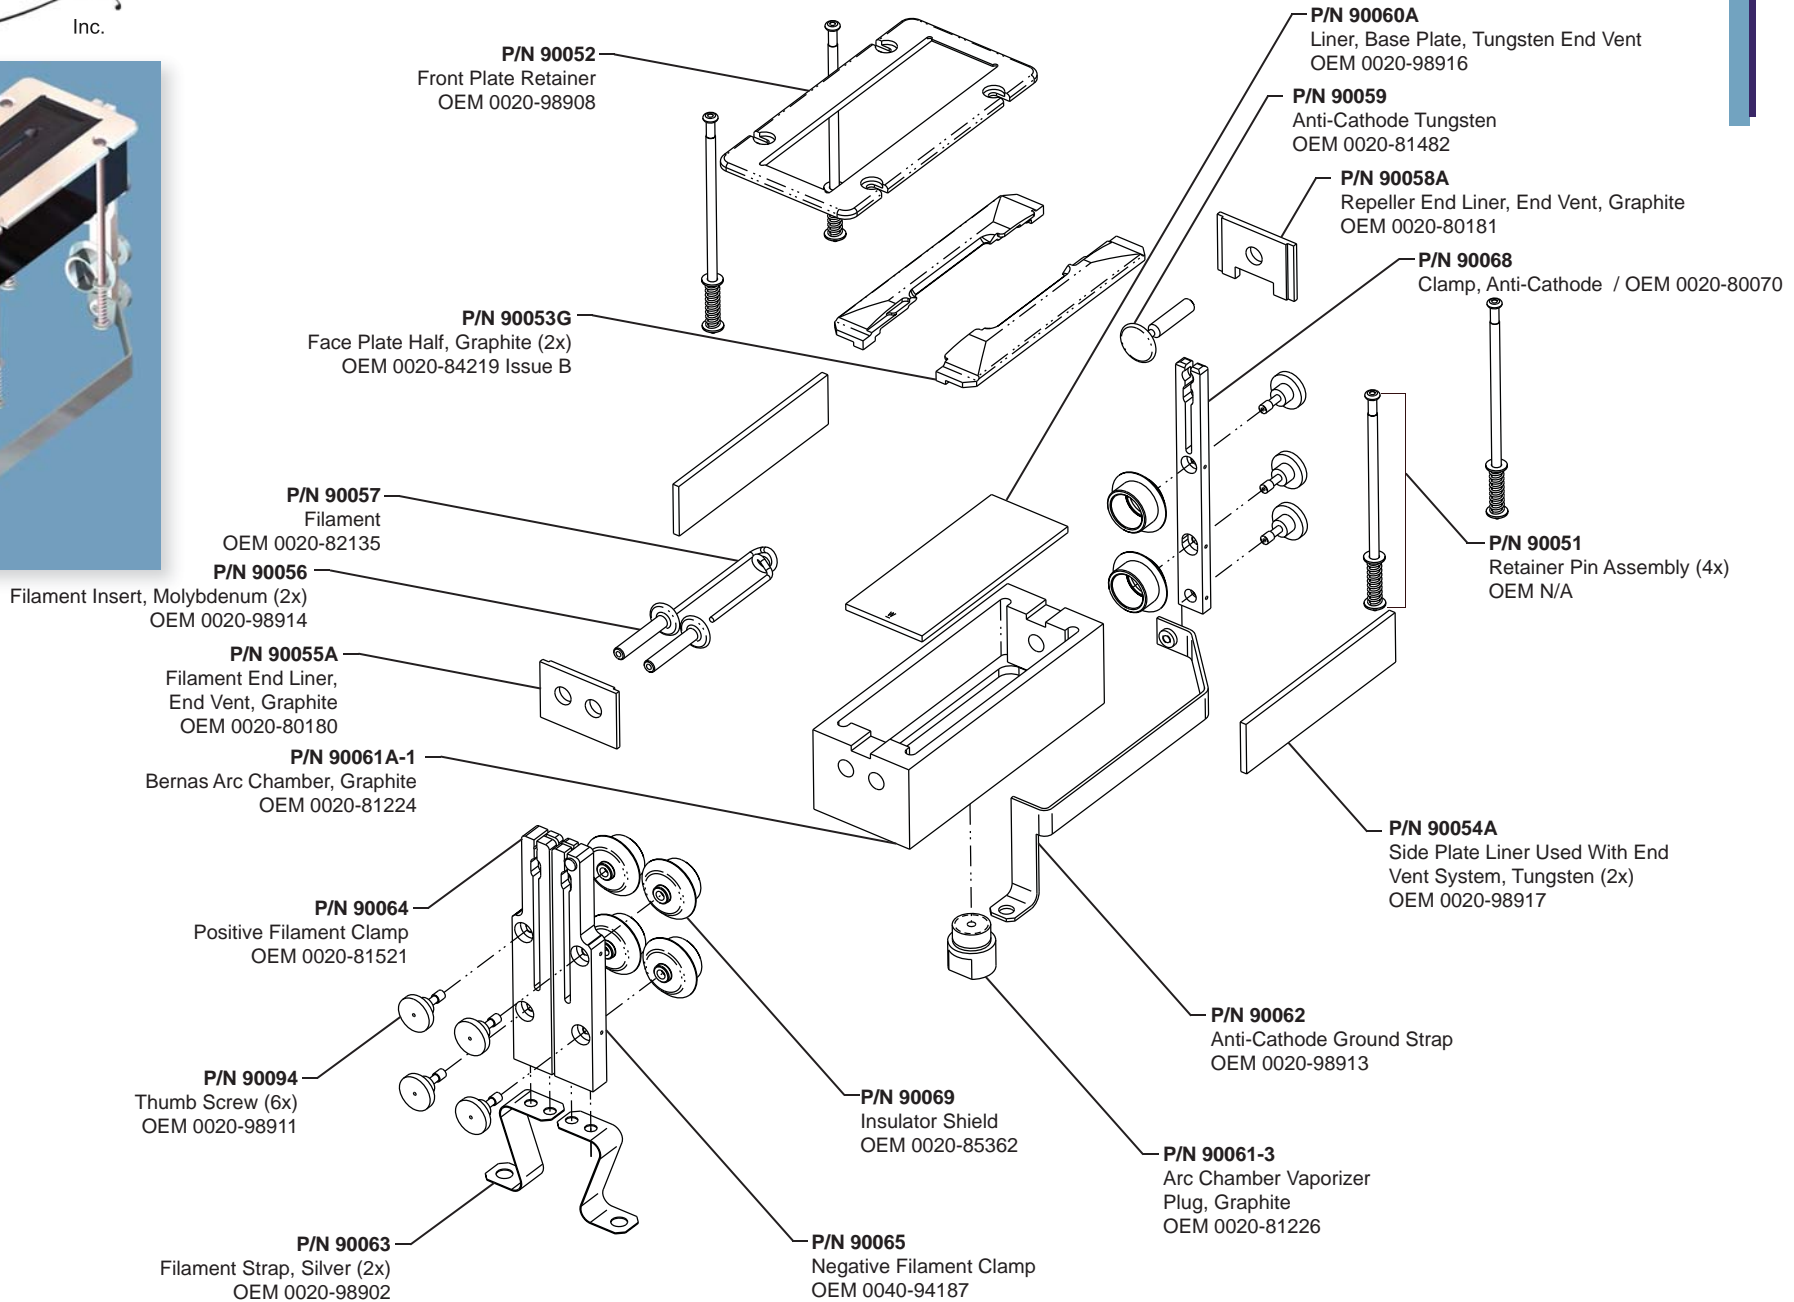

Replacement Components for Applied 9500 Bernas Source End Vent Liner System

*Contact Sales For More Options