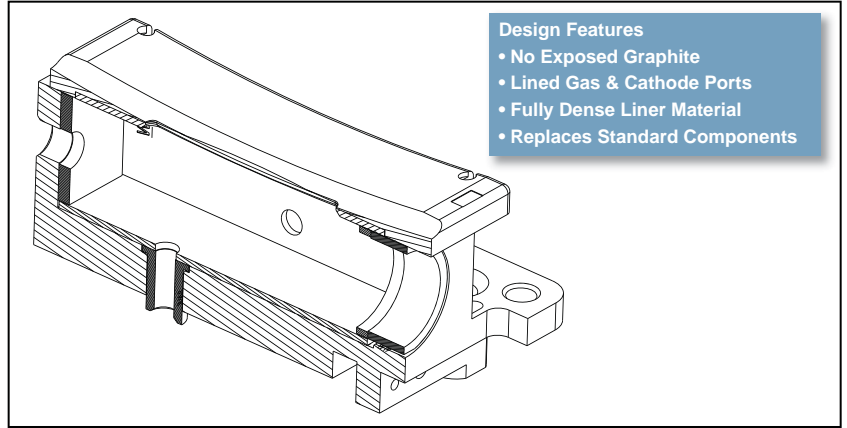

Graphite Arc Chamber & Liner System for GSD ELS Source

We Have Alternate Configurations Available.
Please Contact Sales For More Information.