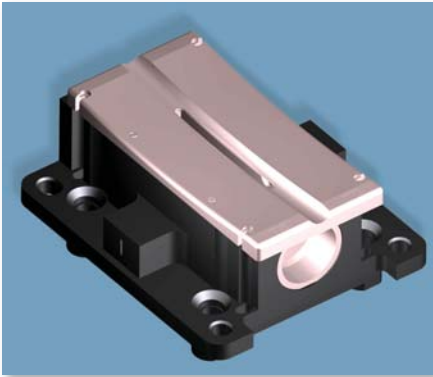

Graphite Arc Chamber & Liner System for GSD ELS Source

We Have Alternate Configurations Available.
Please Contact Sales For More Information.