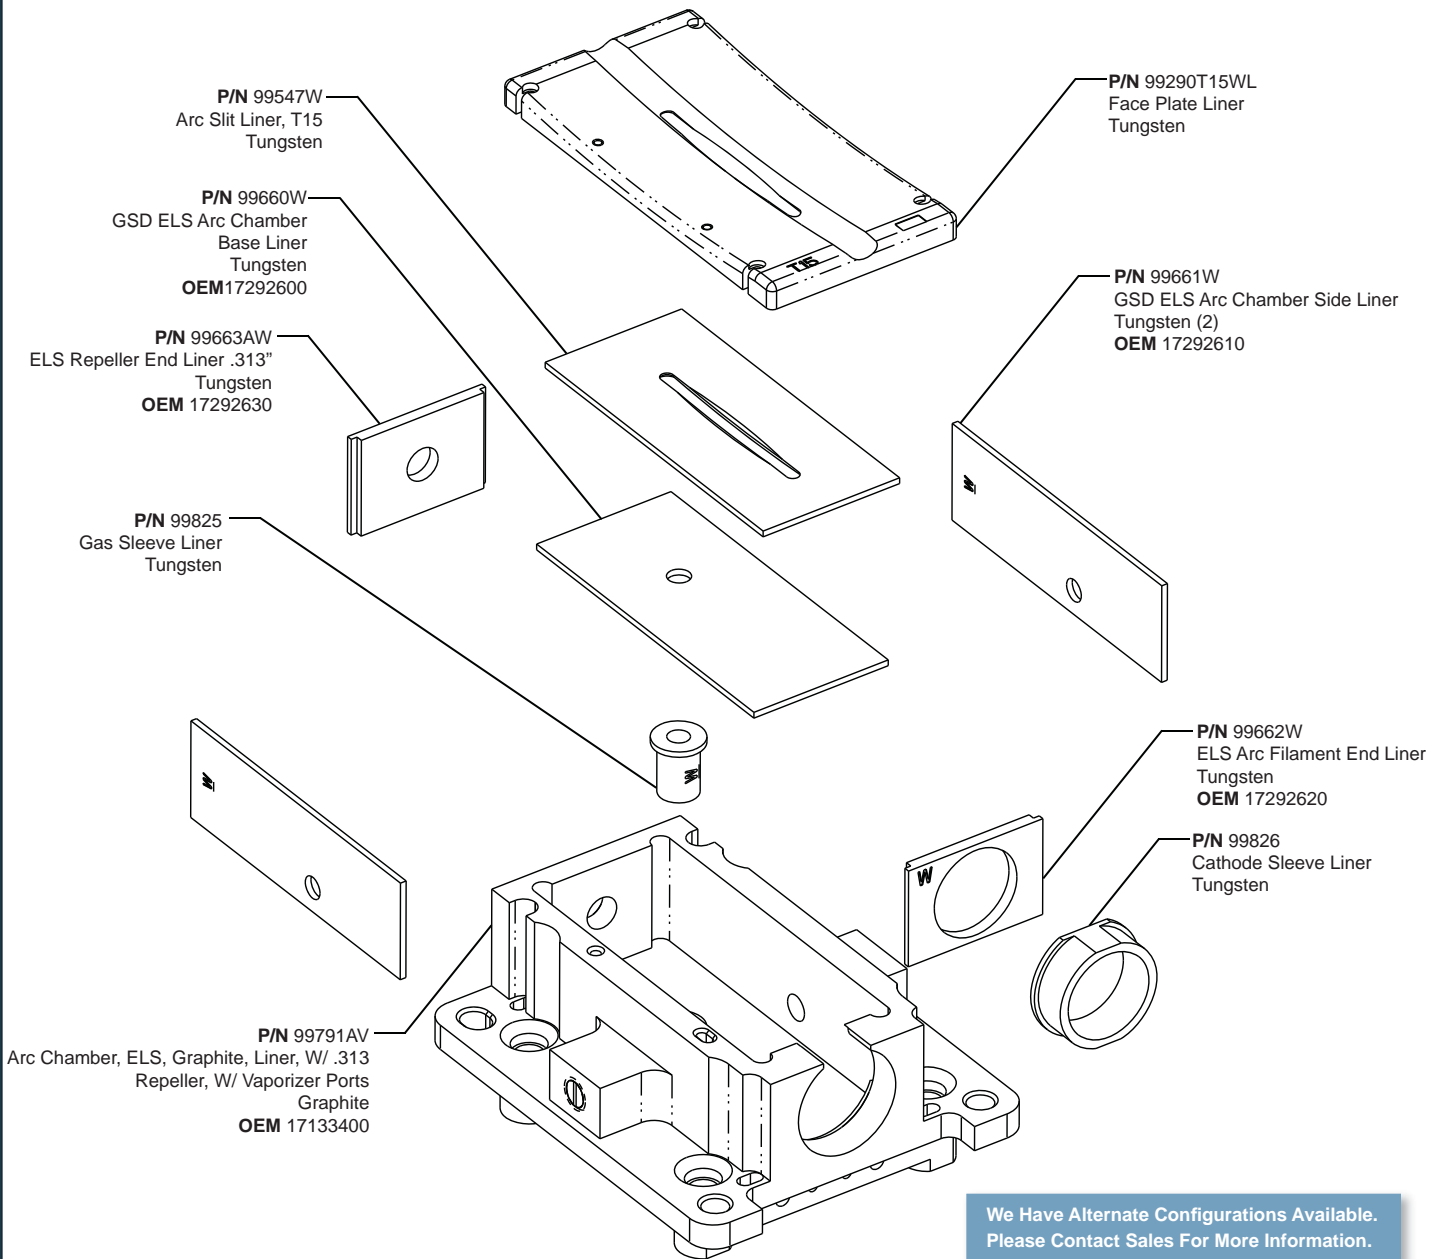

Graphite Arc Chamber & Liner System for GSD ELS Source

We Have Alternate Configurations Available.
Please Contact Sales For More Information.