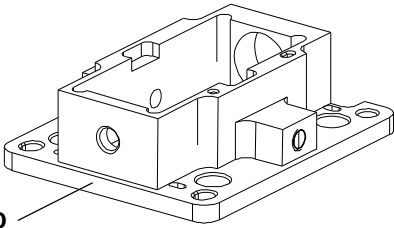

For all arc chambers shown on this page, please specify for use with or without vaporizer...

GSD ELS Arc Chamber and Liner Options

...with or without vaporizer ports?

P/N 99286E
OEM 17133310
ELS Arc Chamber
(no accomodation for liners)
Also available in tungsten as **P/N 99286EW**
*See **NOTE**:

P/N 99286D
ELS Arc Chamber
(use with liners)
Also available in tungsten as **P/N 99286DW**, or in graphite as **P/N 99286DG**.

P/N 99286BT
ELS Arc Chamber
(use with liners)
Also available in tungsten as **P/N 99286BTW**, or in graphite as **P/N 99286BTG**.

P/N 99286B
ELS Arc Chamber
(no accomodation for liners)
Also available in tungsten as **P/N 99286BW**
*See **NOTE**:

...with or without vaporizer ports?

P/N 99487
ELS Arc Chamber Liner,
Repeller End
(.313 diameter repeller hole)
Also available in tungsten as **P/N 99487W**.