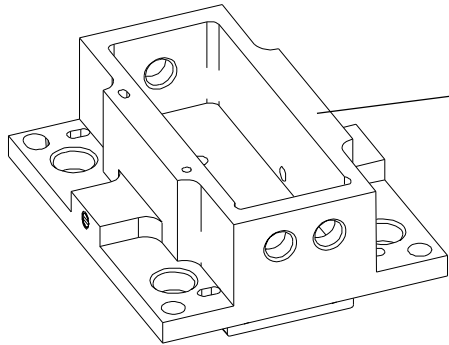

GSD IAS Arc Chamber and Liner Options

P/N 99286
OEM 17127590
IAS Arc Chamber
(no accommodation for liners)
Also available in tungsten
as **P/N 99286W**.
*See **NOTE**:

*NOTE:
For Conversion of non-liner
versions of IAS Arc Chambers
(including OEM models),
provide Arc Chamber and
order **P/N 99286SLM**.