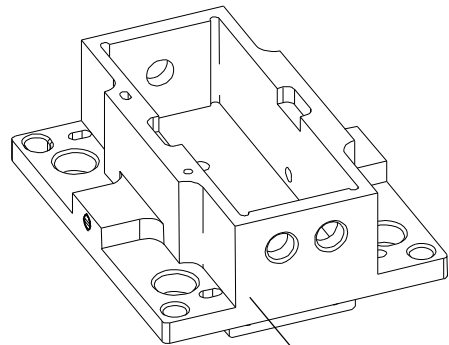

P/N 99286L
IAS Arc Chamber
(use with liners)
Also available in graphite as
P/N 99286G.
**NOTE: Please specify for use
with or without vaporizer.**

P/N 99441
IAS Arc Chamber Liner,
Filament End
Also available in tungsten
as **P/N 99441W**.