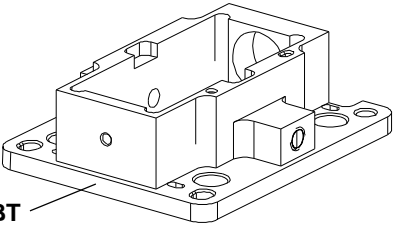

For all arc chambers shown on this page, please specify for use with or without vaporizer...

GSD ELS Arc Chamber and Liner Options

...with or without vaporizer ports?

P/N 99286E
OEM 17133310
ELS Arc Chamber
(no accomodation for liners)
Also available in tungsten as **P/N 99286EW**
*See **NOTE**:

P/N 99286D
ELS Arc Chamber
(use with liners)
Also available in tungsten as **P/N 99286DW**, or in graphite as **P/N 99286DG**.

P/N 99286BT
ELS Arc Chamber
(use with liners)
Also available in tungsten as **P/N 99286BTW**, or in graphite as **P/N 99286BTG**.

P/N 99286B
ELS Arc Chamber
(no accomodation for liners)
Also available in tungsten as **P/N 99286BW**
*See **NOTE**:

...with or without vaporizer ports?

P/N 99487
ELS Arc Chamber Liner,
Repeller End
(.313 diameter repeller hole)
Also available in tungsten as **P/N 99487W**.