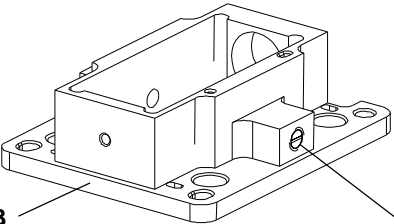

For all arc chambers shown on this page, please specify for use with or without vaporizer...

GSD ELS Arc Chamber and Liner Options

...with or without vaporizer ports?

P/N 99286E
OEM 17133310
ELS Arc Chamber
(no accomodation for liners)
Also available in tungsten as **P/N 99286EW**
*See **NOTE**:

P/N 99286D
ELS Arc Chamber
(use with liners)
Also available in tungsten as **P/N 99286DW**, or in graphite as **P/N 99286DG**.

P/N 99286BT
ELS Arc Chamber
(use with liners)
Also available in tungsten as **P/N 99286BTW**, or in graphite as **P/N 99286BTG**.

P/N 99286B
ELS Arc Chamber
(no accomodation for liners)
Also available in tungsten as **P/N 99286BW**
*See **NOTE**:

...with or without vaporizer ports?

P/N 99487
ELS Arc Chamber Liner,
Repeller End
(.313 diameter repeller hole)
Also available in tungsten as **P/N 99487W**.