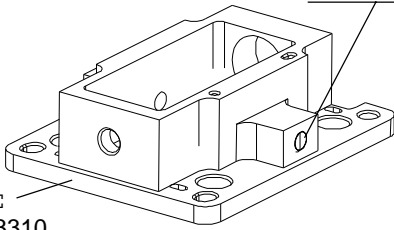

For all arc chambers shown on this page, please specify for use with or without vaporizer...

GSD ELS Arc Chamber and Liner Options

...with or without vaporizer ports?

P/N 99286E
OEM 17133310
ELS Arc Chamber
(no accomodation for liners)
Also available in tungsten as **P/N 99286EW**
*See **NOTE**:

P/N 99286D
ELS Arc Chamber
(use with liners)
Also available in tungsten as **P/N 99286DW**, or in graphite as **P/N 99286DG**.

P/N 99286BT
ELS Arc Chamber
(use with liners)
Also available in tungsten as **P/N 99286BTW**, or in graphite as **P/N 99286BTG**.

P/N 99286B
ELS Arc Chamber
(no accomodation for liners)
Also available in tungsten as **P/N 99286BW**
*See **NOTE**:

...with or without vaporizer ports?

P/N 99487
ELS Arc Chamber Liner,
Repeller End
(.313 diameter repeller hole)
Also available in tungsten as **P/N 99487W**.