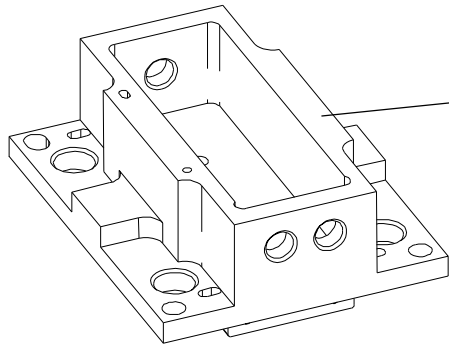

P/N 99444
ELS Arc Chamber Liner,
Repeller End
(.140 diameter repeller hole)
Also available in tungsten as **P/N 99444W**.

***NOTE:**
For Conversion of non-liner versions of ELS Arc Chambers (including OEM models), provide Arc Chamber and order **P/N 99286ELM**.

GSD IAS Arc Chamber and Liner Options

P/N 99286
 OEM 17127590
 IAS Arc Chamber
 (no accommodation for liners)
 Also available in tungsten
 as **P/N 99286W**.
 *See **NOTE**:

***NOTE:**
 For Conversion of non-liner
 versions of IAS Arc Chambers
 (including OEM models),
 provide Arc Chamber and
 order **P/N 99286SLM**.

P/N 99286A
 IAS Arc Chamber, no vaporizer ports
 (or plugged vaporizer ports)
 (no accommodation for liners)
 Also available in tungsten
 as **P/N 99286AW**.
 *See **NOTE**:

P/N 99440
 IAS Arc Chamber Liner,
 Repeller End
 (.313 diameter repeller hole)
 Also available in tungsten as
P/N 99440W.